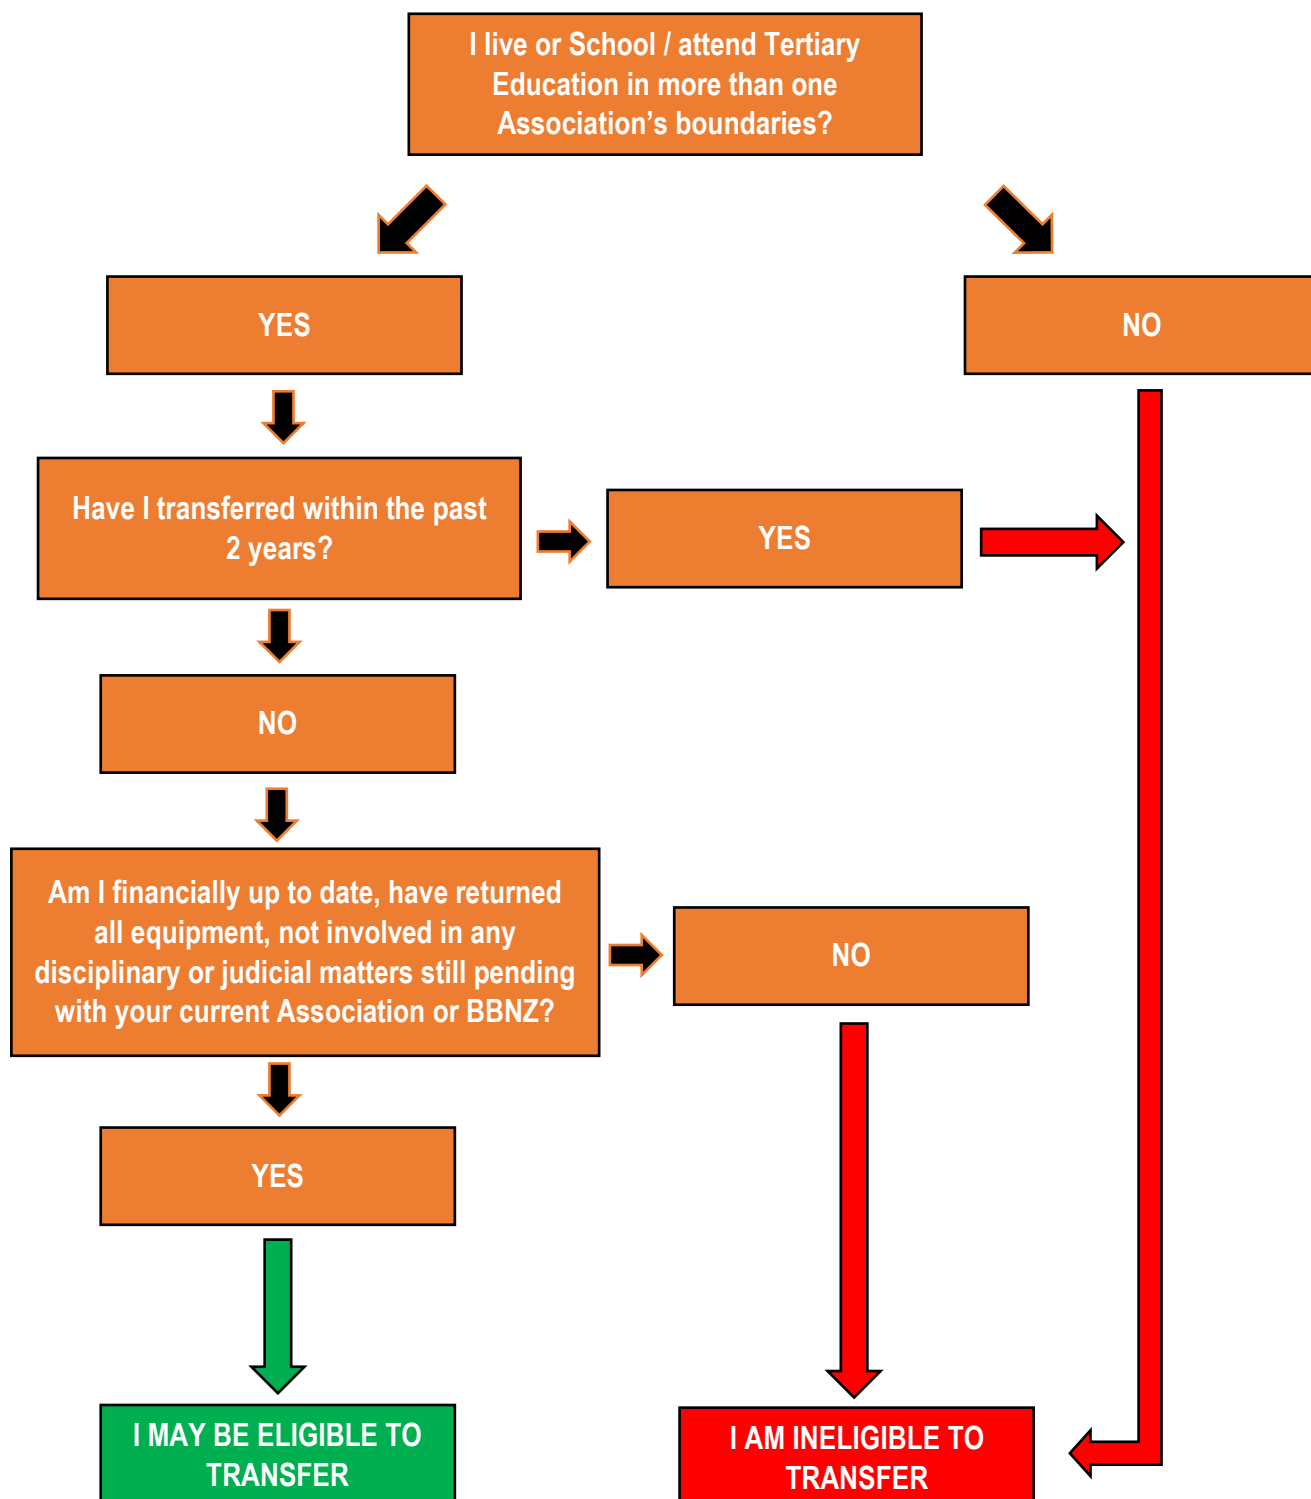

Can I Transfer to another Association?