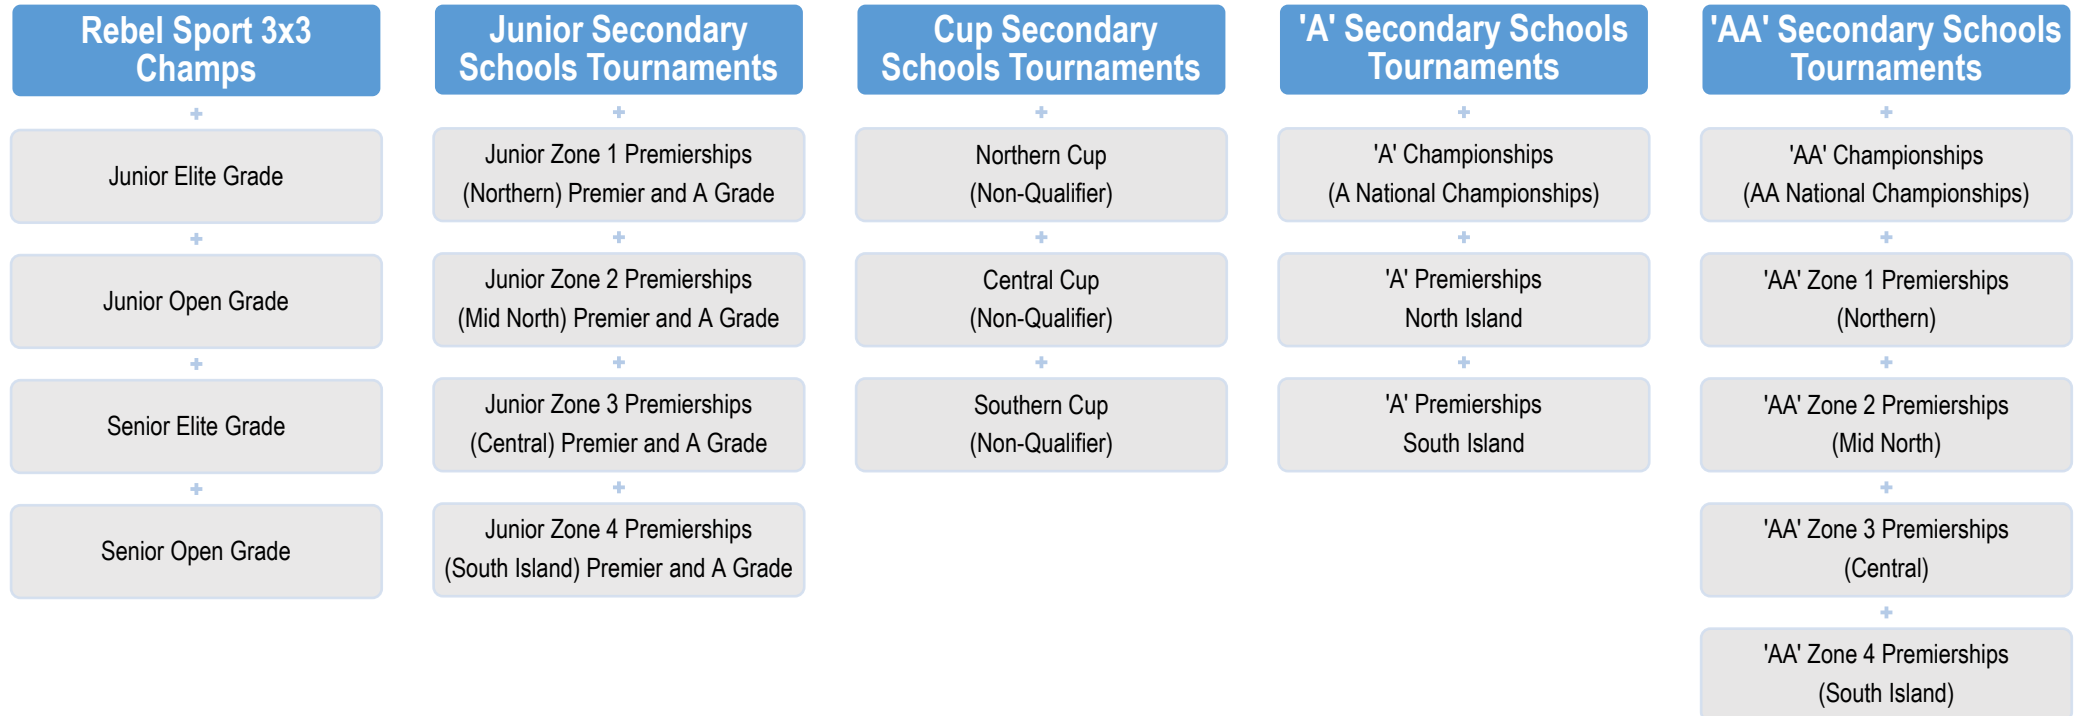

## Secondary School Tournaments Sanctioned by School Sport New Zealand

**Zone Geography**

<b>Zone 1 (Northern Region)</b>
Junior Zone 1
Northern Cup (Zone 1/2/3/4)
AA Zone 1
A North Island
3X3 Championships
<b>Zone 2 (Mid North Region)</b>
Junior Zone 2
Northern Cup (Zone 1/2/3/4)
AA Zone 2
A North Island
3X3 Championships
<b>Zone 3 (Central Region)</b>
Junior Zone 3
Central Cup (Zone 1/2/3/4)
AA Zone 3
A North Island
3X3 Championships
<b>Zone 4 (Southern Zone)</b>
Junior Zone 4
Southern Cup (Zone 1/2/3/4)
AA Zone 4
A South Island
3X3 Championships