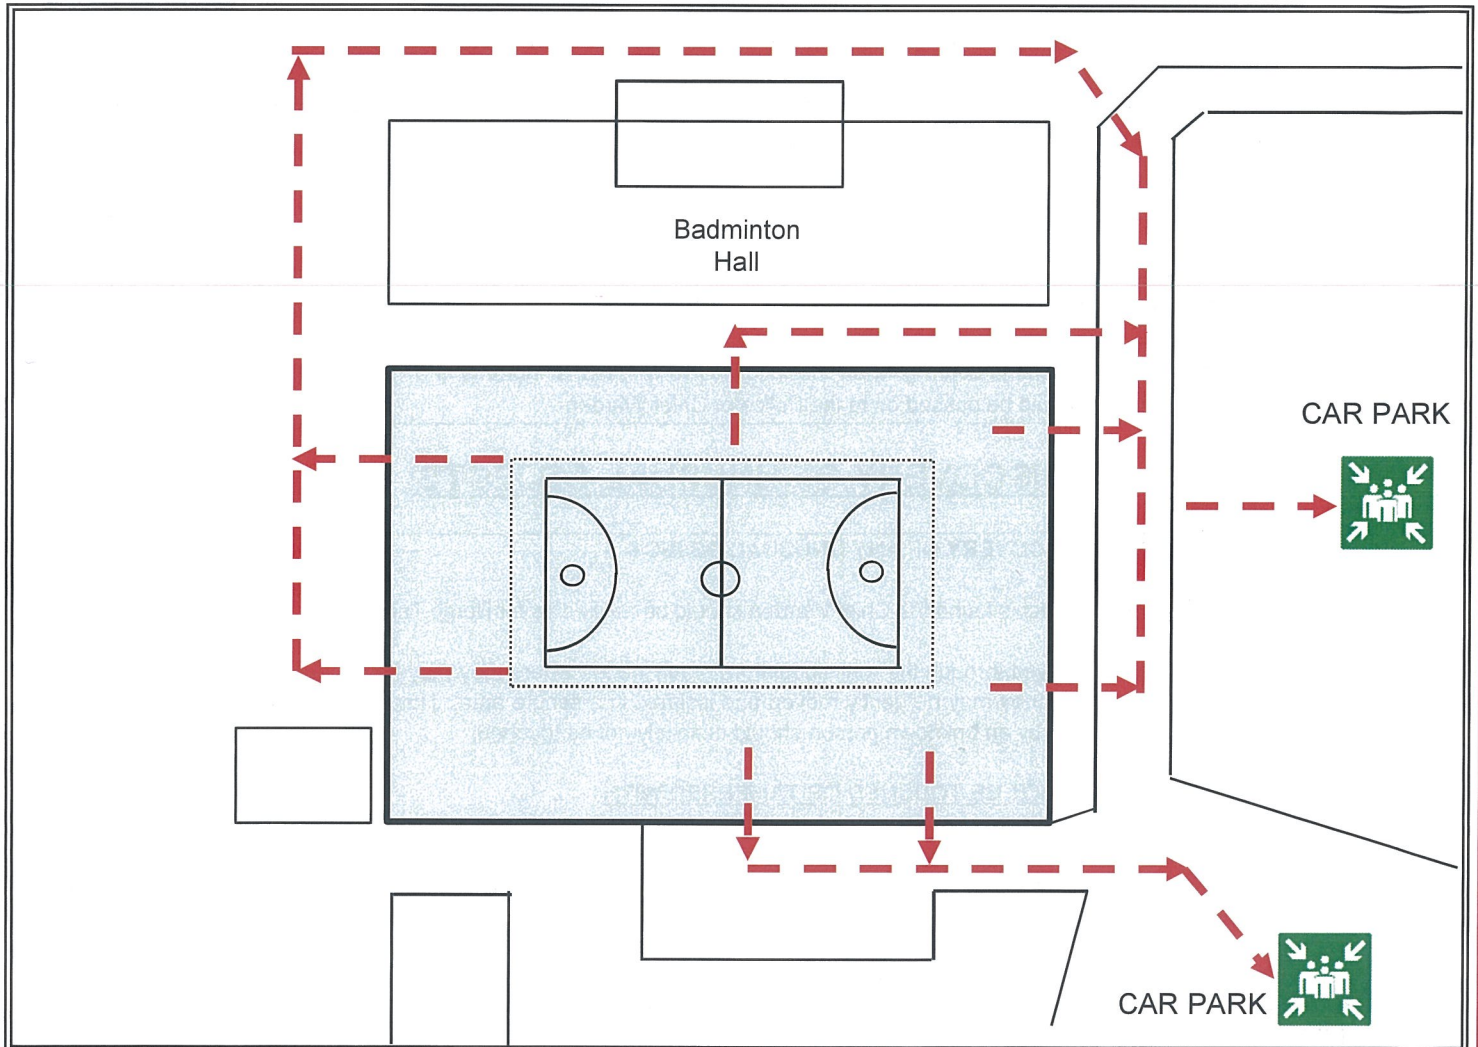

EMERGENCY PROCEDURES

COWLES STADIUM
210-200 PAGES ROAD
CHRISTCHURCH

LEVEL

G

LEGEND

Assembly Areas

Path of Evacuation

On Discovering a Fire	If the Fire Alarm Sounds	DO NOT
<ul style="list-style-type: none"> • Activate nearest Fire Alarm call point • Phone Fire Service "Dial 111" (from a safe area) • Evacuate the Building • Go to the Assembly Area 	<ul style="list-style-type: none"> • Evacuate using the nearest Fire Exit • Follow all instructions given by Wardens • Help disabled people to a safe area • Go to the Assembly Area 	<ul style="list-style-type: none"> × RUN × CARRY FOOD / DRINK × USE THE LIFT